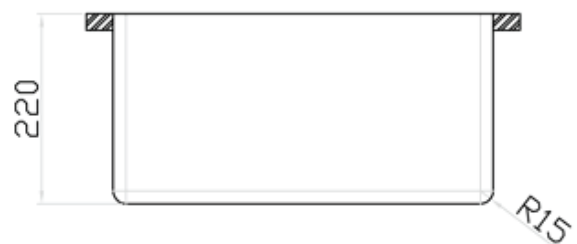

Features & Specification

PRFE280

EDGESINKS™

Seamless Integration

- ✓ Single bowl kitchen sink
- ✓ Bowl size 440 x 400 x 220
- ✓ 15mm radius corners
- ✓ Overflow aperture
- ✓ 1.2mm, 304 stainless steel
- ✓ Steel surface, brushed satin finish
- ✓ Sound damping pads
- ✓ Functional drain groves
- ✓ 25mm machined resin matrix rim
- ✓ Under mount installation only
- ✓ 90mm waste opening
- ✓ Waste & overflow sets not included with sink
- ✓ Supplied without adhesive or template

Can be seamlessly installed into

- ✓ Solid Surface
- ✓ Core surface materials
- ✓ Compact laminate
- ✓ Laminate
- ✓ Hardwood
- ✓ Quartz
- ✓ Ceramic
- ✓ Marble

Waste & Overflow set

- ✓ COMo24
- ✓ COMo18

ART NO. 211.700/211.701