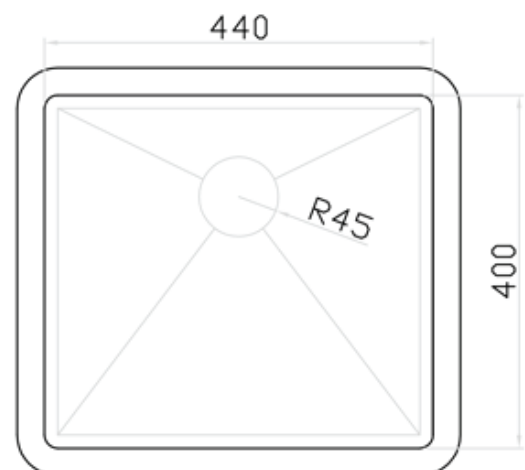

Features & Specification

PRFE280

EDGESINKS™

Seamless Integration

- ✓ Single bowl kitchen sink
- ✓ Bowl size 440 x 400 x 220
- ✓ 15mm radius corners
- ✓ Overflow aperture
- ✓ 1.2mm, 304 stainless steel
- ✓ Steel surface, brushed satin finish
- ✓ Sound damping pads
- ✓ Functional drain groves
- ✓ 25mm machined resin matrix rim
- ✓ Under mount installation only
- ✓ 90mm waste opening
- ✓ Waste & overflow sets not included with sink
- ✓ Supplied without adhesive or template

Can be seamlessly installed into

- ✓ Solid Surface
- ✓ Core surface materials
- ✓ Compact laminate
- ✓ Laminate
- ✓ Hardwood
- ✓ Quartz
- ✓ Ceramic
- ✓ Marble

Waste & Overflow set

- ✓ COMo24
- ✓ COMo18

ART NO. 211.700/211.701