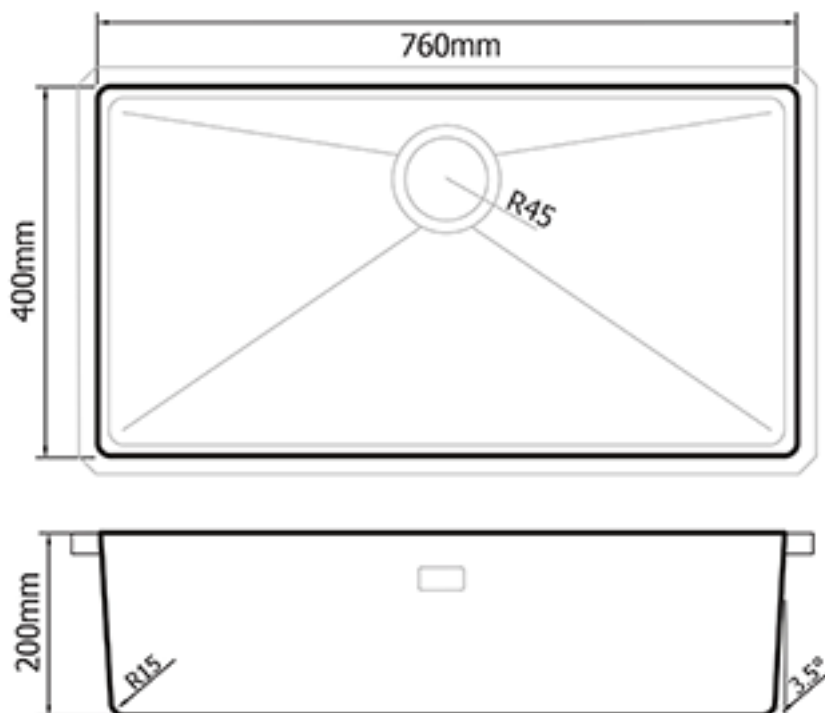

Features & Specification

- Bowl size 400 x 760 x 200
- 15mm radius corners
- Overflow aperture
- 1.2mm, 304 stainless steel
- Steel surface, brushed satin
- Sound damping pads
- Functional drain grooves
- 25mm machined resin matrix rim
- Under mount installation only
- 90mm waste opening
- Waste set not included with sink
- Supplied without adhesive or template
- Waste & Overflow set: COM024
- Outer box size: 920 x 580 x 300mm
- Weight; 7.9kg

EDGE-PRO HRFE900

ART NO. 912.101.000