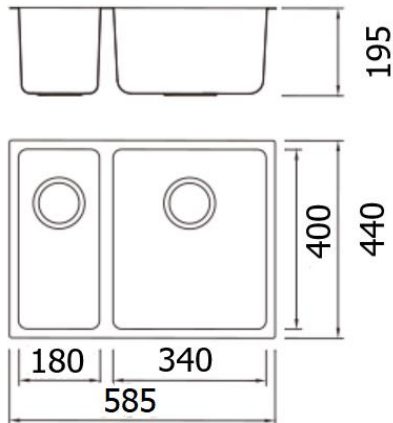

PRODUCT DATASHEET

RUM340/170SL

ROMA Bowl & a Half Undermount Sink
340x400x195/180x400x195

Finish Steel Surface, Satin.
Material 1.0mm Type 304 Stainless Steel
Range Venetian.

PRODUCT INFORMATION

Product Code:	RUM340/170SL
Configuration:	Bowl & Half Sink.
Bowl Size:	340x400x195 And 180x400x195
Overall Size:	585x440
Cabinet Size mm:	600
Cut-Out Size:	Per Template Included
Drain Size [mm]:	90
Outer Box	700x575x275
Gross Weight [KG]	7.5
Installation Type:	Undermount
Handed:	Small Bowl on Left
Radius:	20mm Radius corners
Template Included:	Yes

Finish: Steel Surface, Satin.

Radius: 20mm Radius corners

Edge Sinks Europe Ltd,
Kerlogue Business Park, Kerlogue, Wexford,
Y35A9PX, Ireland.
Tel: +353 53 912 2537. Mobile: +353 86
2596160.

EDGESINKS™
Seamless Integration