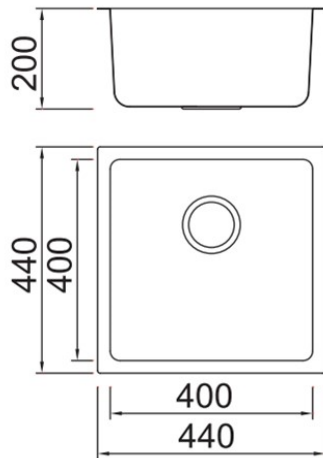

# PRODUCT DATASHEET

RUM400

ROMA Single Bowl Undermount Sink 400x400

**Finish** Steel Surface, Satin.  
**Material** 1.0mm Type 304 Stainless Steel  
**Range** Venetian.

## PRODUCT INFORMATION

**Product Code:** RUM400  
**Configuration:** Single Bowl Sink.  
**Bowl Size:** 400x400x200  
**Overall Size:** 440x440  
**Cabinet Size mm:** 500  
**Cut-Out Size:** Per Template  
**Drain Size [mm]:** 90  
**Outer Box** 490x550x275  
**Gross Weight [KG]** 5.35  
**Installation Type:** Undermount  
**Handed:** Unhanded  
**Radius:** 20mm Radius corners  
**Template Included:** Yes

**Compatible Waste Set:** COME004

**Finish:** Steel Surface, Satin.

**Resin Matrix:** N/A

**Radius:** 20mm Radius corners

Edge Sinks Europe Ltd,  
Kerlogue Business Park, Kerlogue, Wexford,  
Y35A9PX, Ireland.  
Tel: +353 53 912 2537. Mobile: +353 86  
2596160.