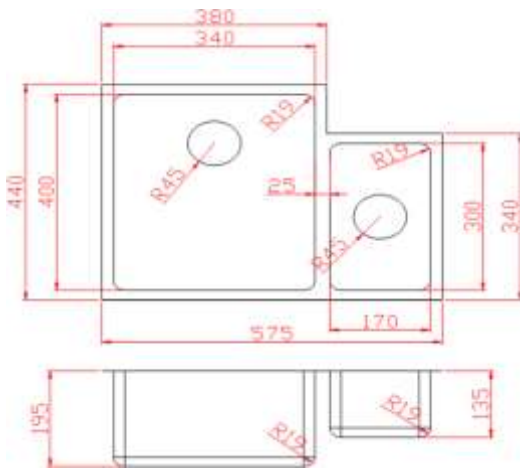

PRODUCT DATASHEET

RUM340/170R

ROMA Bowl & a Half Undermount Sink
340x400x195/170x300x135

Finish Steel Surface, Satin.
Material 1.0mm Type 304 Stainless Steel
Range Venetian.

PRODUCT INFORMATION

Product Code: RUM340/170R
Configuration: Bowl & Half Sink.
Installation: Undermount
Bowl Size: 340x400x195 And 170x300x135
Overall Size: 575x440
Cut Out Size: Per Template
Minimum Cabinet: 600
Drain Size (mm): 90
Handed: Small Bowl on Left
Handmade: Pressed Sink.
Sound Damping: Sound Damping Pads.
Drain Grooves: No
Overflow Aperture: Overflow Aperture.

ADDITIONAL INFORMATION

Packaging: Single Box.
Outer Box: 690x550x275
Gross Weight Kg: 6.75
Clips Included: Yes
Waste Set Included: Yes
Compatible Waste Set: COME004/E005
CE Certification: Yes
Template Included: Yes