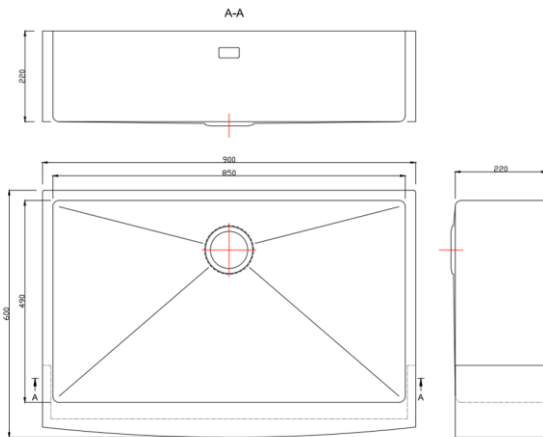

PRODUCT DATASHEET

TM900APRON

LIDO Handmade Apron/Belfast Sink 850x490

Finish Steel Surface, Satin.
Material 1.0mm Type 304 Stainless Steel
Range Venetian

PRODUCT INFORMATION

Product Code: TM900APRON
Configuration: Single Bowl Sink.
Installation: Belfast, Vertical
Bowl Size: 850x490x220
Overall Size: 900x600
Drain Size (mm): 90
Handed: Unhanded
Handmade: Handmade.
Sound Damping: Sound Damping Pads.
Drain Grooves: Functional Drain Grooves.
Overflow Aperture: Overflow Aperture.

ADDITIONAL INFORMATION

Packaging: Single Box.

Outer Box 910x560x275

Gross Weight Kg: 15.45

Clips Included: Yes

Waste Set Included: Yes

Compatible Waste Set: H004

CE Certification: Yes