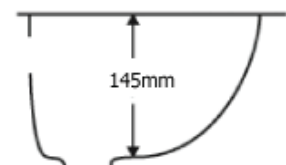

Waste & Overflow set

ART NO. 303.100