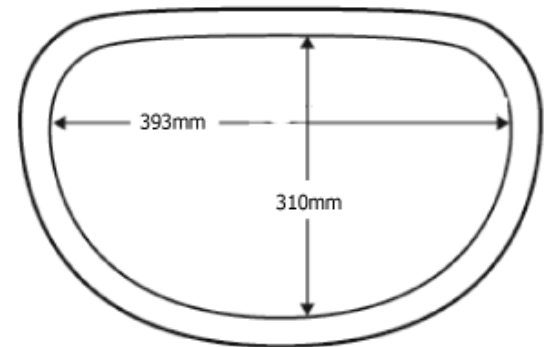

Waste & Overflow set

ART NO. 303.100