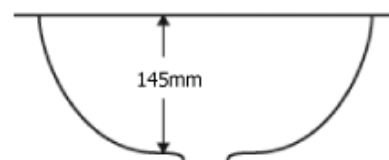

Waste & Overflow set

ART NO. 303.100