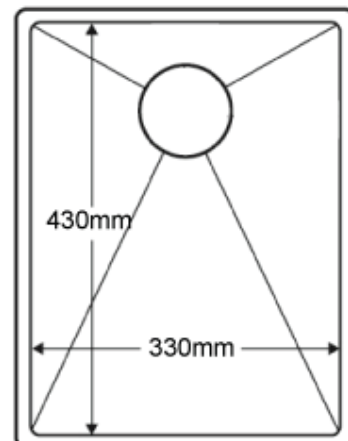

Features & Specification

- ✓ Single bowl kitchen sink
- ✓ Bowl size 430 x 330 x 230
- ✓ 15mm radius corners
- ✓ 12mm, 304 stainless steel
- ✓ Steel surface, brushed satin finish
- ✓ Sound damping pads
- ✓ Functional drain groves
- ✓ 25mm machined resin matrix rim
- ✓ Under mount installation only
- ✓ 90mm waste opening
- ✓ Waste & overflow sets not included with sink
- ✓ Supplied without adhesive or template

Can be seamlessly installed into

- ✓ Solid Surface
- ✓ Core surface materials
- ✓ Compact laminate
- ✓ Laminate
- ✓ Hardwood
- ✓ Quartz
- ✓ Ceramic
- ✓ Marble

Waste & Overflow set