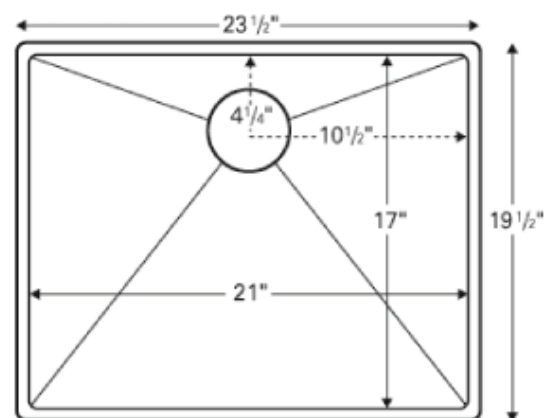

Features & Specification

E520

- ✓ Single bowl kitchen sink
- ✓ Bowl size 300 x 162 x 110
- ✓ 15mm radius corners
- ✓ 1.2mm, 304 stainless steel
- ✓ Steel surface, brushed satin finish
- ✓ Sound damping pads
- ✓ Functional drain groves
- ✓ 25mm machined resin matrix rim
- ✓ Under mount installation only
- ✓ 90mm waste opening
- ✓ Waste & overflow sets not included with sink
- ✓ Supplied without adhesive or template

Can be seamlessly installed into

- ✓ Solid Surface
- ✓ Core surface materials
- ✓ Compact laminate
- ✓ Laminate
- ✓ Hardwood
- ✓ Quartz
- ✓ Ceramic
- ✓ Marble

Waste & Overflow set