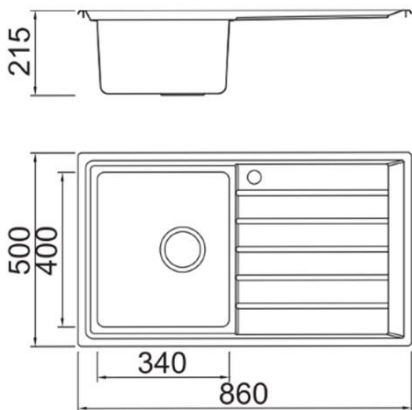

PRODUCT DATASHEET

PTM900R

PISA Single Bowl Top Mount Inset Sink R-Drainer
450x400

Finish Steel Surface, Satin.
Material 0.8mm Type 304 Stainless Steel
Range Venetian.

PRODUCT INFORMATION

Product Code:	PTM900R
Configuration:	Single Bowl/Single Drain Sink.
Bowl Size:	450x400x200
Overall Size:	970x500
Cabinet Size mm:	500
Cut-Out Size:	950x480
Drain Size [mm]:	90
Outer Box	1030x570
Gross Weight [KG]	5.7
Installation Type:	Top Mount Inset
Handed:	Drainer on Right.
Radius:	20mm Radius corners
Template Included:	No

Finish: Steel Surface, Satin.

Radius: 20mm Radius corners

Edge Sinks Europe Ltd,
Kerlogue Business Park, Kerlogue, Wexford,
Y35A9PX, Ireland.
Tel: +353 53 912 2537. Mobile: +353 86
2596160.

EDGESINKS™
Seamless Integration