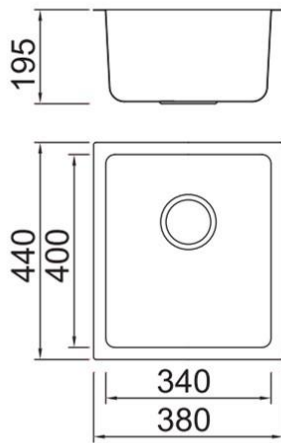

PRODUCT DATASHEET

RUM340

ROMA Single Bowl Undermount Sink 340x400

Finish Steel Surface, Satin.
Material 1.0mm Type 304 Stainless Steel
Range Venetian.

PRODUCT INFORMATION

Product Code: RUM340
Configuration: Single Bowl Sink.
Bowl Size: 340x400x195
Overall Size: 380X440
Cabinet Size mm: 400
Cut-Out Size: Per Template
Drain Size [mm]: 90
Outer Box 575x500x275
Gross Weight [KG] 4.9
Installation Type: Undermount
Handed: Unhanded
Radius: 20mm Radius corners
Template Included: Yes

ADDITIONAL INFORMATION

Packaging: Single Box or Nested.

Clips Included: Yes

Waste Included: Yes

Handmade: Pressed Sink.

Sound Damping: Sound Damping Pads.

Overflow Aperture: Overflow Aperture.

Compatible Waste Set: COME004

Finish: Steel Surface, Satin.

Radius: 20mm Radius corners

Edge Sinks Europe Ltd,
Kerlogue Business Park, Kerlogue, Wexford,
Y35A9PX, Ireland.
Tel: +353 53 912 2537. Mobile: +353 86
2596160.

EDGESINKS™
Seamless Integration