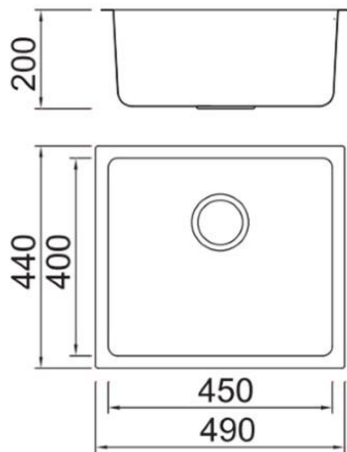

# PRODUCT DATASHEET

RUM450

ROMA Single Bowl Undermount Sink 450x400

**Finish** Steel Surface, Satin.  
**Material** 1.0mm Type 304 Stainless Steel  
**Range** Venetian.

## PRODUCT INFORMATION

<b>Product Code:</b>	RUM450
<b>Configuration:</b>	Single Bowl Sink.
<b>Bowl Size:</b>	450x400x200
<b>Overall Size:</b>	490x440
<b>Cabinet Size mm:</b>	500
<b>Cut-Out Size:</b>	Per Template
<b>Drain Size [mm]:</b>	90
<b>Outer Box</b>	600x575x275
<b>Gross Weight [KG]</b>	6
<b>Installation Type:</b>	Undermount
<b>Handed:</b>	Unhanded
<b>Radius:</b>	20mm Radius corners
<b>Template Included:</b>	Yes

**Compatible Waste Set:** COME004

**Finish:** Steel Surface, Satin.

**Radius:** 20mm Radius corners

Edge Sinks Europe Ltd,  
Kerlogue Business Park, Kerlogue, Wexford,  
Y35A9PX, Ireland.  
Tel: +353 53 912 2537. Mobile: +353 86  
2596160.