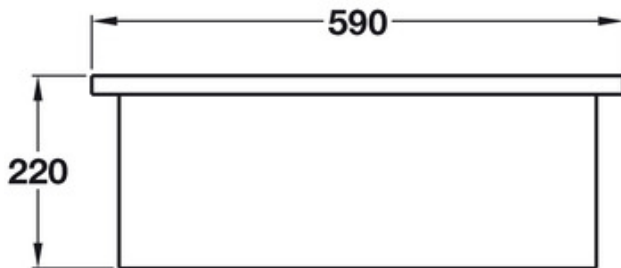

PRODUCT DATASHEET

PRFE300

Edge Single Bowl Sink. 540x400x220

Finish Steel Surface, Satin.
Material 1.2mm Type 304 Stainless Steel
Range Edge Elite

PRODUCT INFORMATION

Product Code: PRFE300
Configuration: Single Bowl Sink.
Installation: Undermount
Bowl Size: 540x400x220
Overall Size: 590x450x220
Cut Out Size: See CAD File
Minimum Cabinet: 600
Drain Size (mm): 90
Handed: Unhanded
Handmade: Handmade
Sound Damping: Sound Damping Pads.
Drain Grooves: Functional Drain Grooves.
Overflow Aperture: Overflow Aperture.
Resin Matrix: 25mm Machined Resin Matrix Rim

ADDITIONAL INFORMATION

Packaging: Single Box.
Outer Box: 690x550x275
Gross Weight Kg: 10.35
Waste Set Included: No
CE Certification: Yes