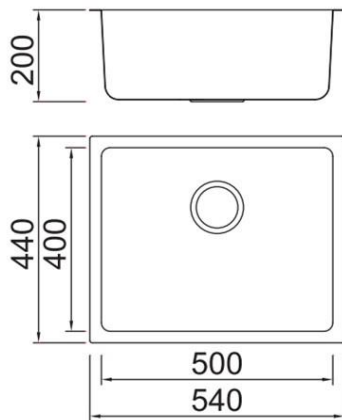

PRODUCT DATASHEET

RUM500

ROMA Single Bowl Undermount Sink 500x400

Finish Steel Surface, Satin
Material 1.0mm Type 304 Stainless Steel
Range Venetian.

PRODUCT INFORMATION

Product Code: RUM500
Configuration: Single Bowl Sink
Installation: Undermount
Bowl Size: 500x400x200
Overall Size: 540x440
Cut Out Size: Per Template
Minimum Cabinet: 600
Drain Size (mm): 90
Handed: Unhanded
Sound Damping: Sound Damping Coating & Pads
Drain Grooves: No
Overflow Aperture: Overflow Aperture.

ADDITIONAL INFORMATION

Packaging: Single Box
Outer Box: 600x575x275
Gross Weight Kg: 6.15
Clips Included: Yes
Waste Set Included: Yes
Compatible Waste Set: COME004
CE Certification: Yes
Template Included: Yes