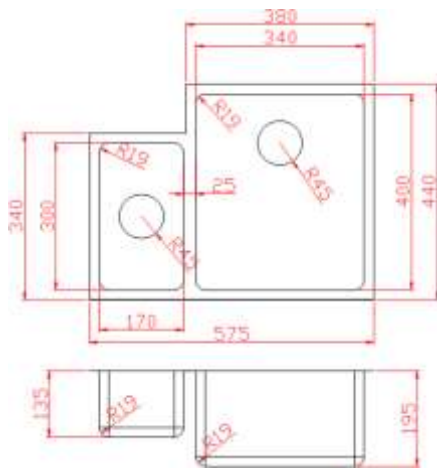

PRODUCT DATASHEET

RUM340/170L

ROMA Bowl & a Half Undermount Sink
340x400x195/170x300x135

Finish Steel Surface, Satin.
Material 1.0mm Type 304 Stainless Steel
Range Venetian.

PRODUCT INFORMATION

Product Code: RUM340/170L
Configuration: Bowl & Half Sink.
Installation: Undermount
Bowl Size: 340x400x195 And 170x300x135
Overall Size: 575x440
Cut Out Size: Per Template
Minimum Cabinet: 600
Drain Size (mm): 90
Handed: Small Bowl on Right
Handmade: Pressed Sink.
Sound Damping: Sound Damping Pads.
Drain Grooves: No
Overflow Aperture: Overflow Aperture.

ADDITIONAL INFORMATION

Packaging: Single Box.
Outer Box: 690x550x275
Gross Weight Kg: 6.75
Clips Included: Yes
Waste Set Included: Yes
Compatible Waste Set: COME004/E005
CE Certification: Yes
Template Included: Yes