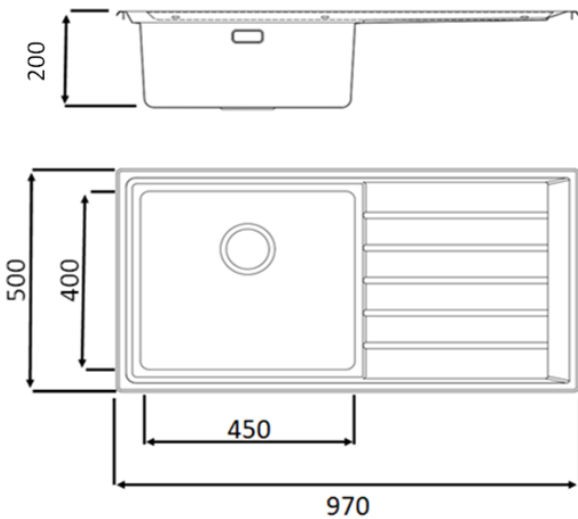

# PRODUCT DATASHEET

PTM900R

PISA Single Bowl Top Mount Inset Sink R-Drainer  
450x400

**Finish** Steel Surface, Satin.  
**Material** 0.8mm Type 304 Stainless Steel  
**Range** Venetian.

## PRODUCT INFORMATION

**Product Code:** PTM900R  
**Configuration:** Single Bowl/Single Drain Sink.  
**Installation:** Top Mount Inset  
**Bowl Size:** 450x400x200  
**Overall Size:** 970x500  
**Cut Out Size:** 950x480  
**Minimum Cabinet:** 500  
**Drain Size (mm):** 90  
**Raduis:** 20mm Radius corners  
**Handed:** Drainer on Right.  
**Handmade:** Pressed Sink.  
**Sound Damping:** Sound Damping Pads.  
**Drain Grooves:** Functional Drain Grooves.  
**Overflow Aperture:** Overflow Aperture.

## ADDITIONAL INFORMATION

**Packaging:** Single Wrap  
**Outer Box:** 1030x570  
**Gross Weight Kg:** 5.7  
**Clips Included:** Yes  
**Waste Set Included:** Yes  
**Compatible Waste Set:** EDG004  
**CE Certification:** Yes  
**Template Included:** No