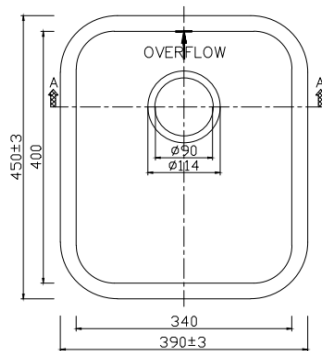

PRODUCT DATASHEET

UMR340

RIMINI Single Bowl Undermount Sink 340x400x185

Finish Steel Surface, Satin.
Material 1.0mm Type 304 Stainless Steel
Range Venetian.

PRODUCT INFORMATION

Product Code: UMR340
Configuration: Single Bowl Sink.
Installation: Undermount
Bowl Size: 340x400x185
Overall Size: 390x450
Cut Out Size: Per Template
Minimum Cabinet: 400
Drain Size (mm): 90
Raduis: 60mm Radius corners
Handed: Unhanded
Handmade: Pressed Sink.
Sound Damping: Sound Damping Pads.
Drain Grooves: No
Overflow Aperture: Overflow Aperture.

ADDITIONAL INFORMATION

Packaging: Single Box or Nested.

Outer Box 500x575x275

Gross Weight Kg: 4.9

Clips Included: Yes

Waste Set Included: Yes

Compatible Waste Set: H004

CE Certification: Yes