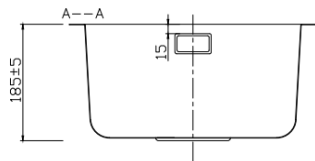

PRODUCT DATASHEET

UMR340

RIMINI Single Bowl Undermount Sink 340x400x185

Finish Steel Surface, Satin.
Material 1.0mm Type 304 Stainless Steel
Range Venetian.

PRODUCT INFORMATION

Product Code: UMR340
Configuration: Single Bowl Sink.
Installation: Undermount
Bowl Size: 340x400x185
Overall Size: 390x450
Cut Out Size: Per Template
Minimum Cabinet: 400
Drain Size (mm): 90
Raduis: 60mm Radius corners
Handed: Unhanded
Handmade: Pressed Sink.
Sound Damping: Sound Damping Pads.
Drain Grooves: No
Overflow Aperture: Overflow Aperture.

ADDITIONAL INFORMATION

Packaging: Single Box or Nested.

Outer Box 500x575x275

Gross Weight Kg: 4.9

Clips Included: Yes

Waste Set Included: Yes

Compatible Waste Set: H004

CE Certification: Yes