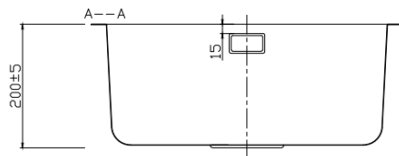

PRODUCT DATASHEET

UMR450

RIMINI Single Bowl Undermount Sink 450x400x200

Finish Steel Surface, Satin.
Material 1.0mm Type 304 Stainless Steel
Range Venetian.

PRODUCT INFORMATION

Product Code: UMR450
Configuration: Single Bowl Sink.
Installation: Undermount
Bowl Size: 450x400x200
Overall Size: 500x450
Cut Out Size: Per Template
Minimum Cabinet: 500
Drain Size (mm): 90
Raduis: 60mm Radius corners
Handed: Unhanded
Handmade: Pressed Sink.
Sound Damping: Sound Damping Coating & Pads.
Drain Grooves: No
Overflow Aperture: Overflow Aperture.

ADDITIONAL INFORMATION

Packaging: Single Box or Nested.

Outer Box 600x575x275

Gross Weight Kg: 6

Clips Included: Yes

Waste Set Included: Yes

Compatible Waste Set: H004

CE Certification: Yes