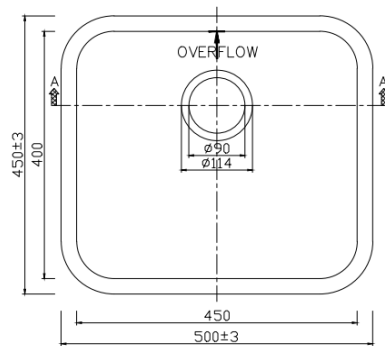

PRODUCT DATASHEET

UMR450

RIMINI Single Bowl Undermount Sink 450x400x200

Finish Steel Surface, Satin.
Material 1.0mm Type 304 Stainless Steel
Range Venetian.

PRODUCT INFORMATION

Product Code: UMR450
Configuration: Single Bowl Sink.
Installation: Undermount
Bowl Size: 450x400x200
Overall Size: 500x450
Cut Out Size: Per Template
Minimum Cabinet: 500
Drain Size (mm): 90
Raduis: 60mm Radius corners
Handed: Unhanded
Handmade: Pressed Sink.
Sound Damping: Sound Damping Coating & Pads.
Drain Grooves: No
Overflow Aperture: Overflow Aperture.

ADDITIONAL INFORMATION

Packaging: Single Box or Nested.

Outer Box 600x575x275

Gross Weight Kg: 6

Clips Included: Yes

Waste Set Included: Yes

Compatible Waste Set: H004

CE Certification: Yes