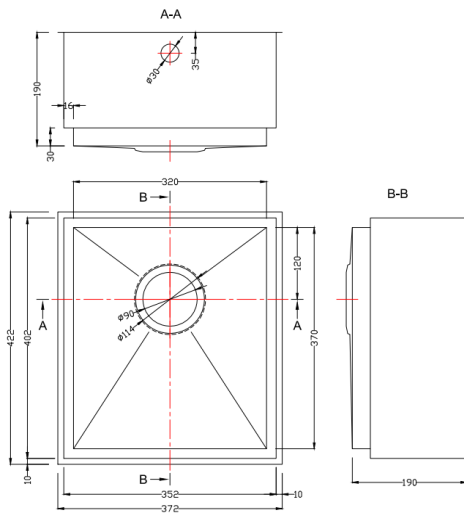

# PRODUCT DATASHEET

ECLB350

Eclipse Single Bowl Sink 352x402x190 Charcoal

**Finish** Steel Surface PVD Gun Metal, Satin.

**Material** 1.2mm Type 304 Stainless Steel

**Range** Eclipse

## PRODUCT INFORMATION

**Product Code:** ECLB350

**Configuration:** Single Bowl Sink with Step

**Installation:** Undermount

**Bowl Size:** 352x402x190

**Overall Size:** 372x422x190

**Minimum Cabinet:** 400

**Drain Size (mm):** 90

## ADDITIONAL INFORMATION

**Packaging:** Single Box

**Outer Box** 520x490x275

**Clips Included:** Yes

**Waste Set Included:** Yes

**Compatible Waste Set:** Colour Matched Included

**CE Certification:** Yes

**Template Included:** Yes