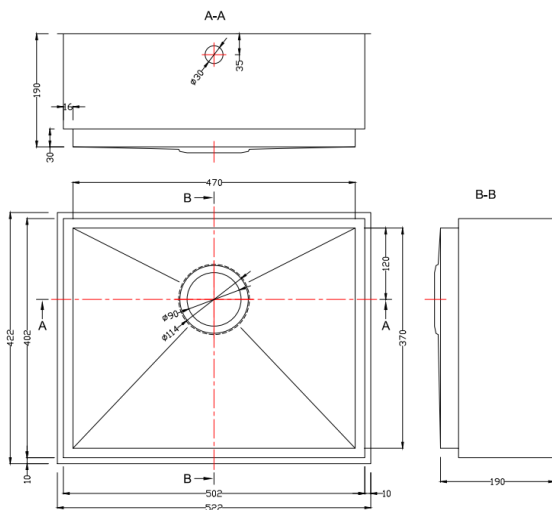

PRODUCT DATASHEET

ECLB500

Eclipse Single Bowl Sink 502x402x190 Charcoal

Finish Steel Surface PVD Gun Metal, Satin.
Material 1.2mm Type 304 Stainless Steel
Range Eclipse

PRODUCT INFORMATION

Product Code: ECLB500
Configuration: Single Bowl Sink with Step
Installation: Undermount
Bowl Size: 502x402x190
Overall Size: 522x422x190
Minimum Cabinet: 600
Drain Size (mm): 90
Radius: 0 mm Radius Corners
Handed: Unhanded
Handmade: Handmade
Sound Damping: Sound Damping Pads
Drain Grooves: Functional Drain Grooves.
Overflow Aperture: Overflow Aperture.

ADDITIONAL INFORMATION

Packaging: Single Box

Outer Box 670x490x275

Clips Included: Yes

Waste Set Included: Yes

Compatible Waste Set: Colour Matched Included

CE Certification: Yes

Template Included: Yes