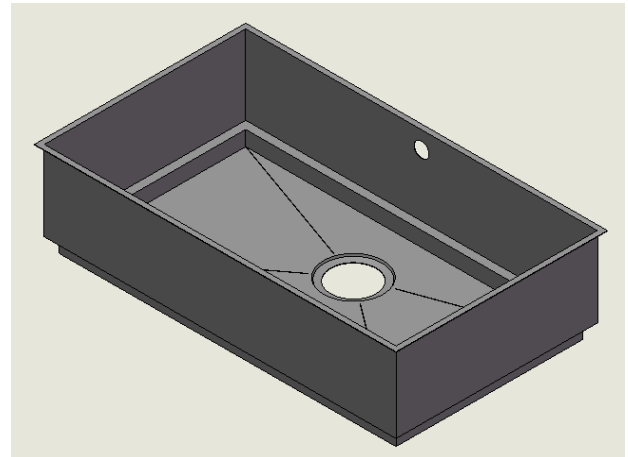

# PRODUCT DATASHEET

ECLB720

Eclipse Single Bowl Sink 702x402x190 Charcoal

**Finish** Steel Surface PVD Gun Metal, Satin.  
**Material** 1.2mm Type 304 Stainless Steel  
**Range** Eclipse

## PRODUCT INFORMATION

**Product Code:** ECLB720  
**Configuration:** Single Bowl Sink with Step  
**Installation:** Undermount  
**Bowl Size:** 702x402x190  
**Overall Size:** 722x422x190

**Minimum Cabinet:** 800  
**Drain Size (mm):** 90  
**Raduis:** 0 mm Radius Corners  
**Handed:** Unhanded  
**Handmade:** Handmade  
**Sound Damping:** Sound Damping Pads  
**Drain Grooves:** Functional Drain Grooves.  
**Overflow Aperture:** Overflow Aperture.

## ADDITIONAL INFORMATION

**Packaging:** Single Box  
**Outer Box** 870x490x275

**Clips Included:** Yes

**Waste Set Included:** Yes

**Compatible Waste Set:** Colour Matched Included

**CE Certification:** Yes