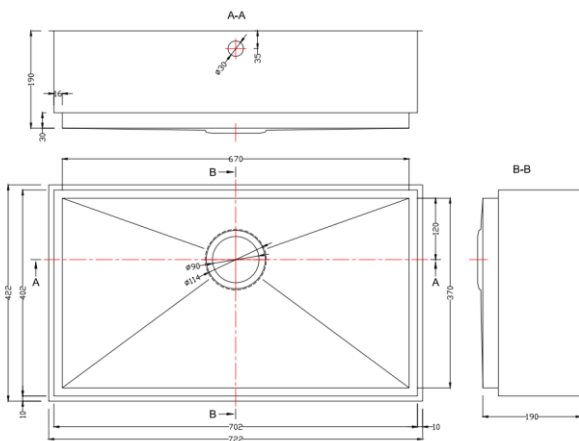

# PRODUCT DATASHEET

ECLB720

Eclipse Single Bowl Sink 702x402x190 Charcoal

**Finish** Steel Surface PVD Gun Metal, Satin.  
**Material** 1.2mm Type 304 Stainless Steel  
**Range** Eclipse

## PRODUCT INFORMATION

**Product Code:** ECLB720  
**Configuration:** Single Bowl Sink with Step  
**Installation:** Undermount  
**Bowl Size:** 702x402x190  
**Overall Size:** 722x422x190

**Minimum Cabinet:** 800  
**Drain Size (mm):** 90  
**Raduis:** 0 mm Radius Corners  
**Handed:** Unhanded  
**Handmade:** Handmade  
**Sound Damping:** Sound Damping Pads  
**Drain Grooves:** Functional Drain Grooves.  
**Overflow Aperture:** Overflow Aperture.

## ADDITIONAL INFORMATION

**Packaging:** Single Box  
**Outer Box** 870x490x275

**Clips Included:** Yes

**Waste Set Included:** Yes

**Compatible Waste Set:** Colour Matched Included

**CE Certification:** Yes