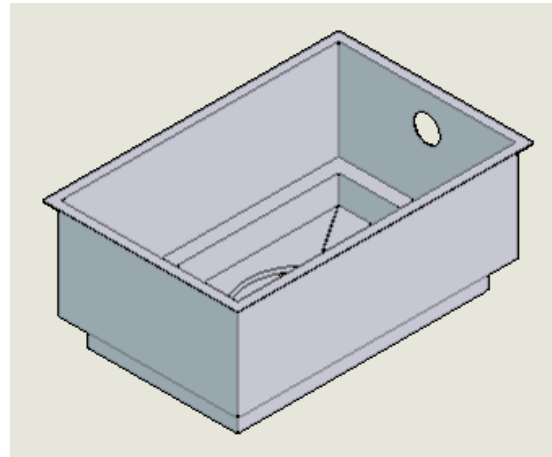

PRODUCT DATASHEET

ECLS190-300

Eclipse Single Bowl Sink 192x302x130 Steel

Finish Steel Surface, Satin.
Material 1.2mm Type 304 Stainless Steel
Range Eclipse

PRODUCT INFORMATION

Product Code: ECLS190-300
Configuration: Single Bowl Sink with Step
Installation: Undermount
Bowl Size: 192x302x130
Overall Size: 212x322x130
Minimum Cabinet: 300
Drain Size (mm): 90
Radius: 0 mm Radius Corners
Handed: Unhanded
Handmade: Handmade
Sound Damping: Sound Damping Pads
Drain Grooves: Functional Drain Grooves.
Overflow Aperture: Overflow Aperture.

ADDITIONAL INFORMATION

Packaging: Single Box

Outer Box 360x380x215

Clips Included: Yes

Waste Set Included: Yes

Compatible Waste Set: Colour Matched Included

CE Certification: Yes

Template Included: Yes