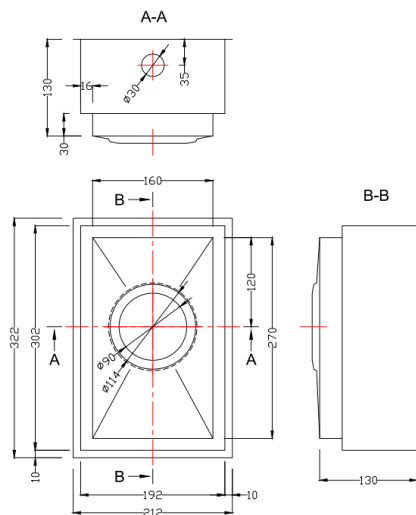

PRODUCT DATASHEET

ECLS190-300

Eclipse Single Bowl Sink 192x302x130 Steel

Finish Steel Surface, Satin.
Material 1.2mm Type 304 Stainless Steel
Range Eclipse

PRODUCT INFORMATION

Product Code: ECLS190-300
Configuration: Single Bowl Sink with Step
Installation: Undermount
Bowl Size: 192x302x130
Overall Size: 212x322x130
Minimum Cabinet: 300
Drain Size (mm): 90
Radius: 0 mm Radius Corners
Handed: Unhanded
Handmade: Handmade
Sound Damping: Sound Damping Pads
Drain Grooves: Functional Drain Grooves.
Overflow Aperture: Overflow Aperture.

ADDITIONAL INFORMATION

Packaging: Single Box

Outer Box 360x380x215

Clips Included: Yes

Waste Set Included: Yes

Compatible Waste Set: Colour Matched Included

CE Certification: Yes

Template Included: Yes